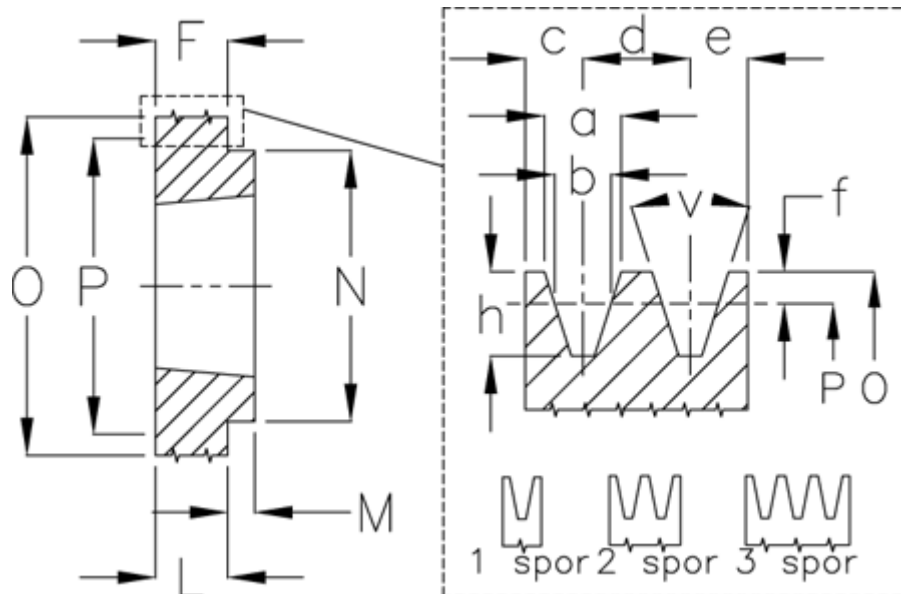

Article number: 604113009001

Description: V-belt pulley SPZ 90/1 TL1210

Measures

a	= 9.7	For bush	= 1210	P	= 90
b	= 8.5	h	= 11.0	Type	= SPZ
Bush ζ max	= 32	J	= -	v	= 38 grader
c	= 8.0	L	= 25		
d	= 12.0	m	= 9		
e	= 8.0	N	= 80		
f	= 2.0	Number of ribs	= 1		
F	= 16	O	= 94.0		